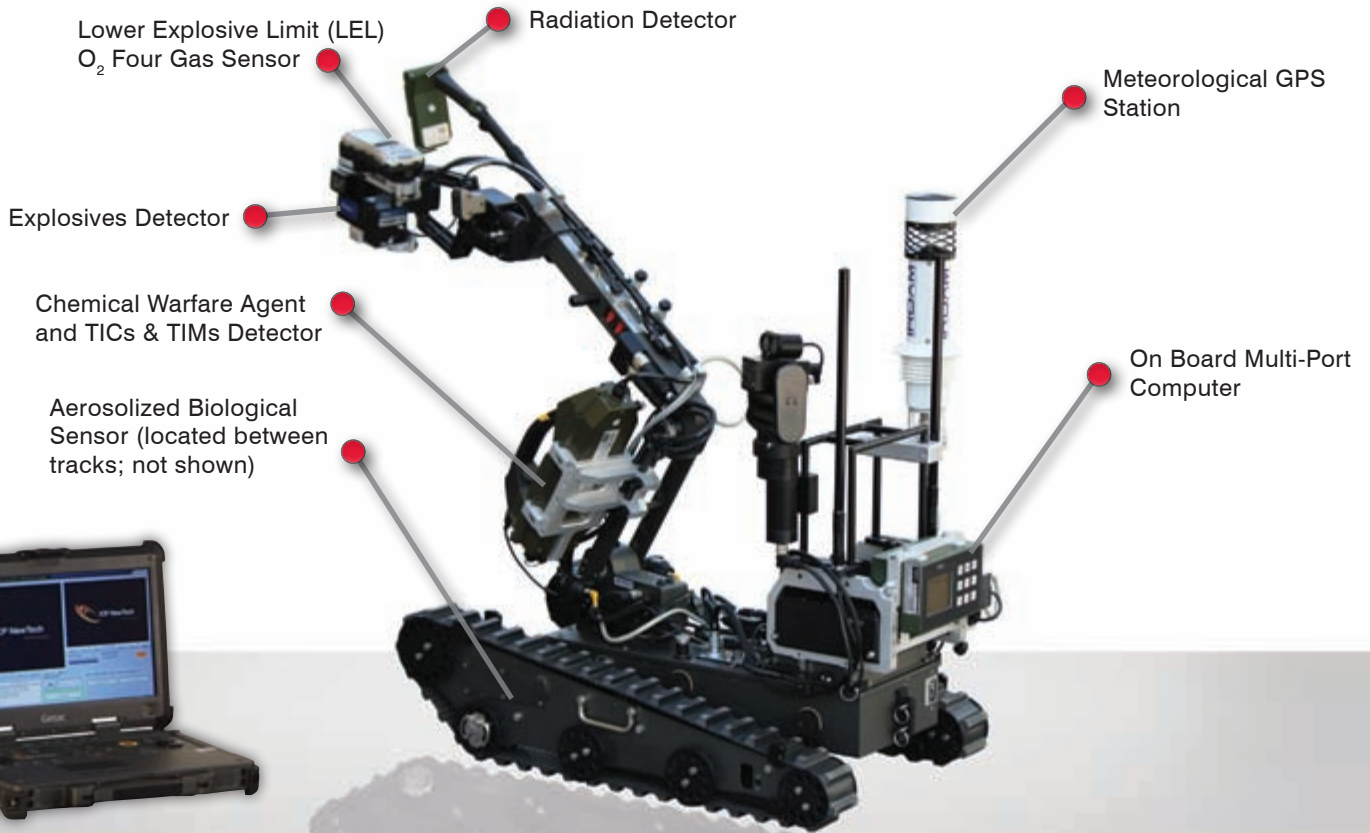

MED-ENG®

The Digital Vanguard

NEW Integrated Sensor Suite.

NEW Integrated Command Portal.

NEW Capabilities.

x500 Integrated Command Portal

Chemical Warfare Agent and TICs & TIMs Detector

Lower Explosive Limit (LEL) O₂ Four Gas Sensor and Explosive Detector

Meteorological GPS Station

Radiation Detector

Med-Eng and ICP Newtech have partnered to introduce the ROVISS Integrated Sensor Suite. ROVISS provides a powerful capability to manage high threat situations by deploying multiple sensors concurrently. All sensor information is fused into a single computer on-board the Digital Vanguard and relayed to the new x500 Integrated Command Portal to provide a clean and effective display and management tool.

The software uses ATP45e and AEP45(C) protocols to map the incident based on the sensor data. Depending on the mission, ROVISS can manage sensors for Explosives, Radiation, Chemical Agents, TICs & TIMs and Meteorological data.